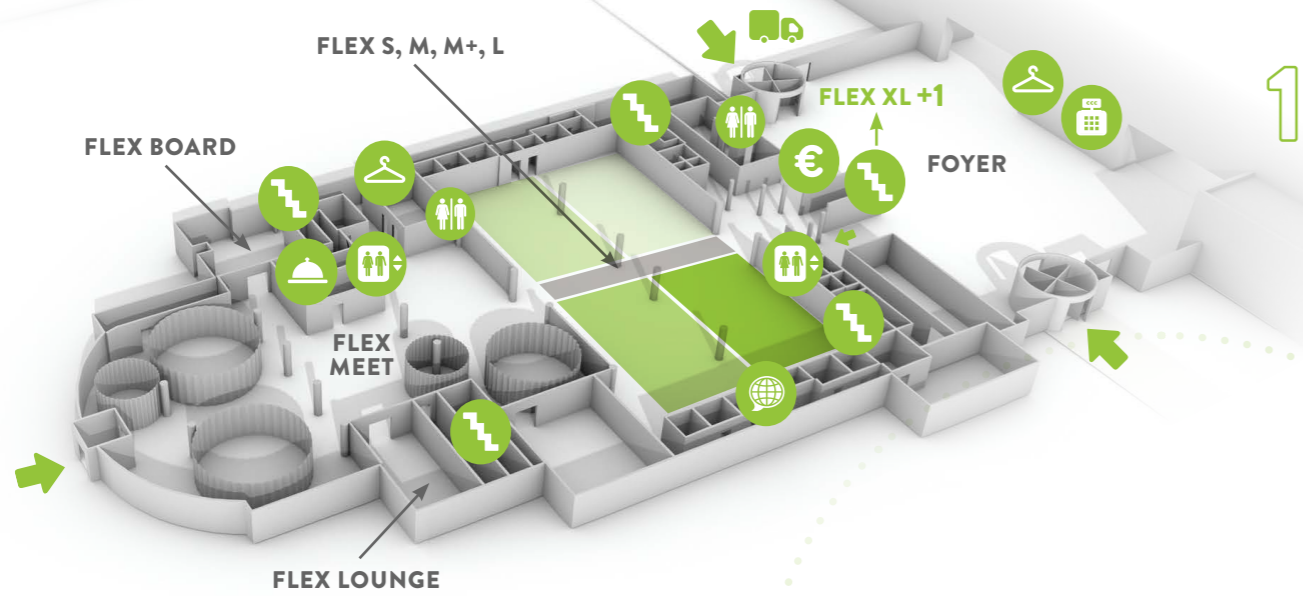

Parking: 4 375 parking places, 200 of which close to the entrance.

FLEX MEETING CENTER

FLEX MEETING CENTER

LEGENDE | LÉGENDE | LEGEND

- ➔ Ingang | Entrée | Entrance
- 🚪 Poort | Volet | Gate
- 🍽️ Catering | Restauration
- 🚻 Toiletten | Toiletttes | Toilets
- 🏠 Geldautomaat | Bancontact | ATM
- 👕 Kassa | Coisse | Cash register
- 👗 Vestiaire | Cloakroom
- 🪜 Trap | Escalier | Stairs
- 🚶 Lift | Ascenseur | Elevator
- 🌐 Talkcabines | Cabines de traduction | Interpretation booths

	FLEX S	FLEX M	FLEX M+	FLEX L	FLEX Board	FLEX Lounge	FLEX Meet
opp. surf.	136 m ²	272 m ²	361 m ²	635 m ²	58 m ²	43 m ²	625 m ²
↔	14.3 m x 9.5 m	14.3 m x 19 m	19 m x 19 m*	33.4 m x 19 m	7.8 m x 8.19 m	4.5 m x 9.5 m	21.9 m x 32.8 m
↑	3.5 m	3.5 m	3.5 m	3.5 m	3.5 m	3.5 m	3.5 m