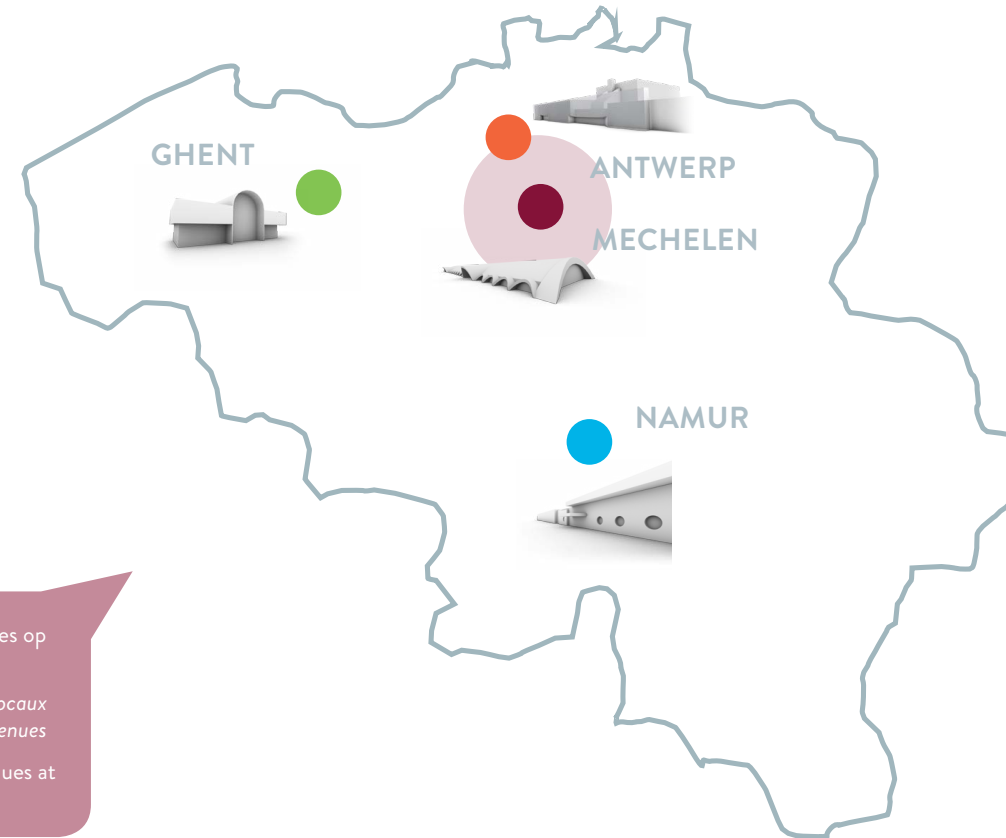

WELCOME TO MECHELEN

Mechelen is very easy to reach from abroad and has developed into a MICE location in Belgium. It makes an outstanding venue for all your meetings, incentives, conferences and events. Mechelen is the city of the Maneblussers and Gouden Carolus, the award-winning beer that has been brewed there for centuries, carillon concerts and the UNESCO-listed Ros Beiaard.

MOBILITEIT

- op 5 minuten van het Mechelse stadscentrum
- vlot bereikbaar met auto / 1 500 eigen parkeerplaatsen
- goede verbinding via openbaar vervoer en snelwegen
- op 20 minuten van Zaventem
- 10 minuten wandelen tot station Mechelen-Nekkerspoel

MOBILITÉ

- à 5 minutes du centre-ville de Malines
- facilement accessible en voiture / 1 500 places de parking
- bonne liaison par les transports publics et les autoroutes
- à 20 minutes de Zaventem
- 10 minutes de marche jusqu'à la gare Malines-Nekkerspoel

MOBILITY

- 5 minutes from Mechelen city centre
- easy to get to by car / 1 500 parking spaces
- good connections by public transport and motorways
- 20 minutes from Zaventem
- 10 minutes' walk to Mechelen-Nekkerspoel station